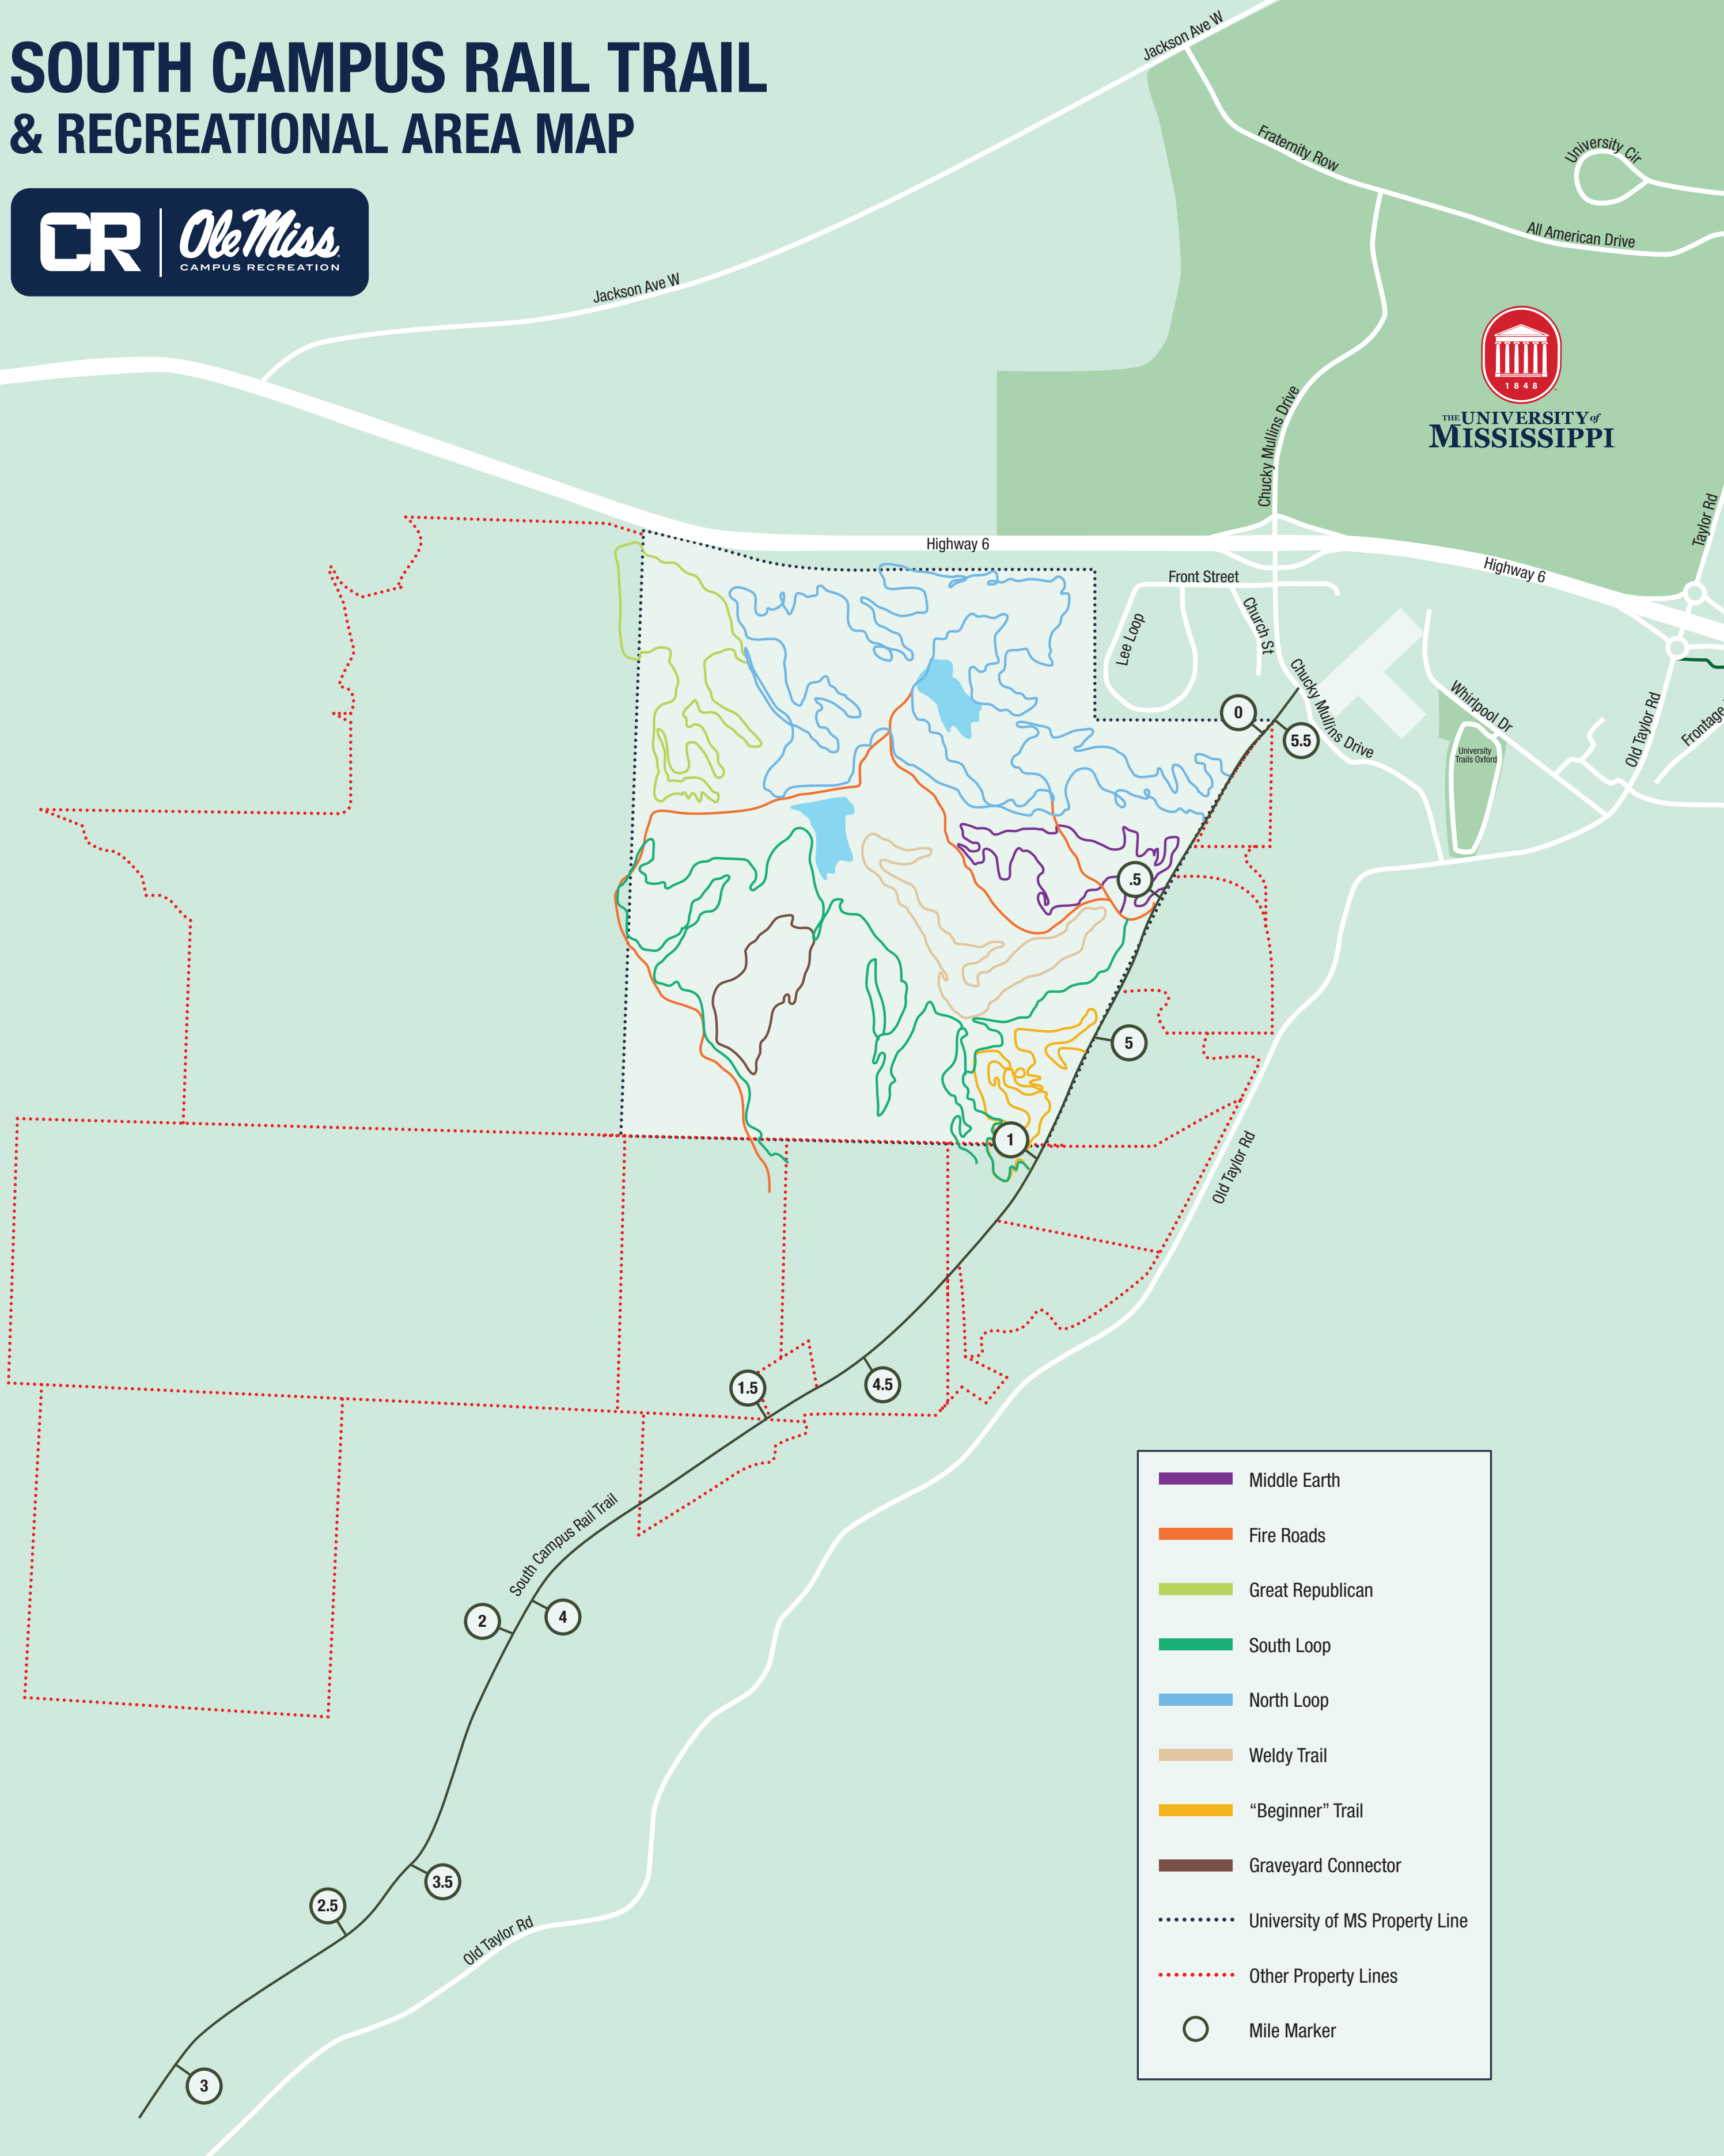

SOUTH CAMPUS RAIL TRAIL & RECREATIONAL AREA MAP

THE UNIVERSITY of
MISSISSIPPI

	Middle Earth
	Fire Roads
	Great Republican
	South Loop
	North Loop
	Weldy Trail
	"Beginner" Trail
	Graveyard Connector
	University of MS Property Line
	Other Property Lines
	Mile Marker